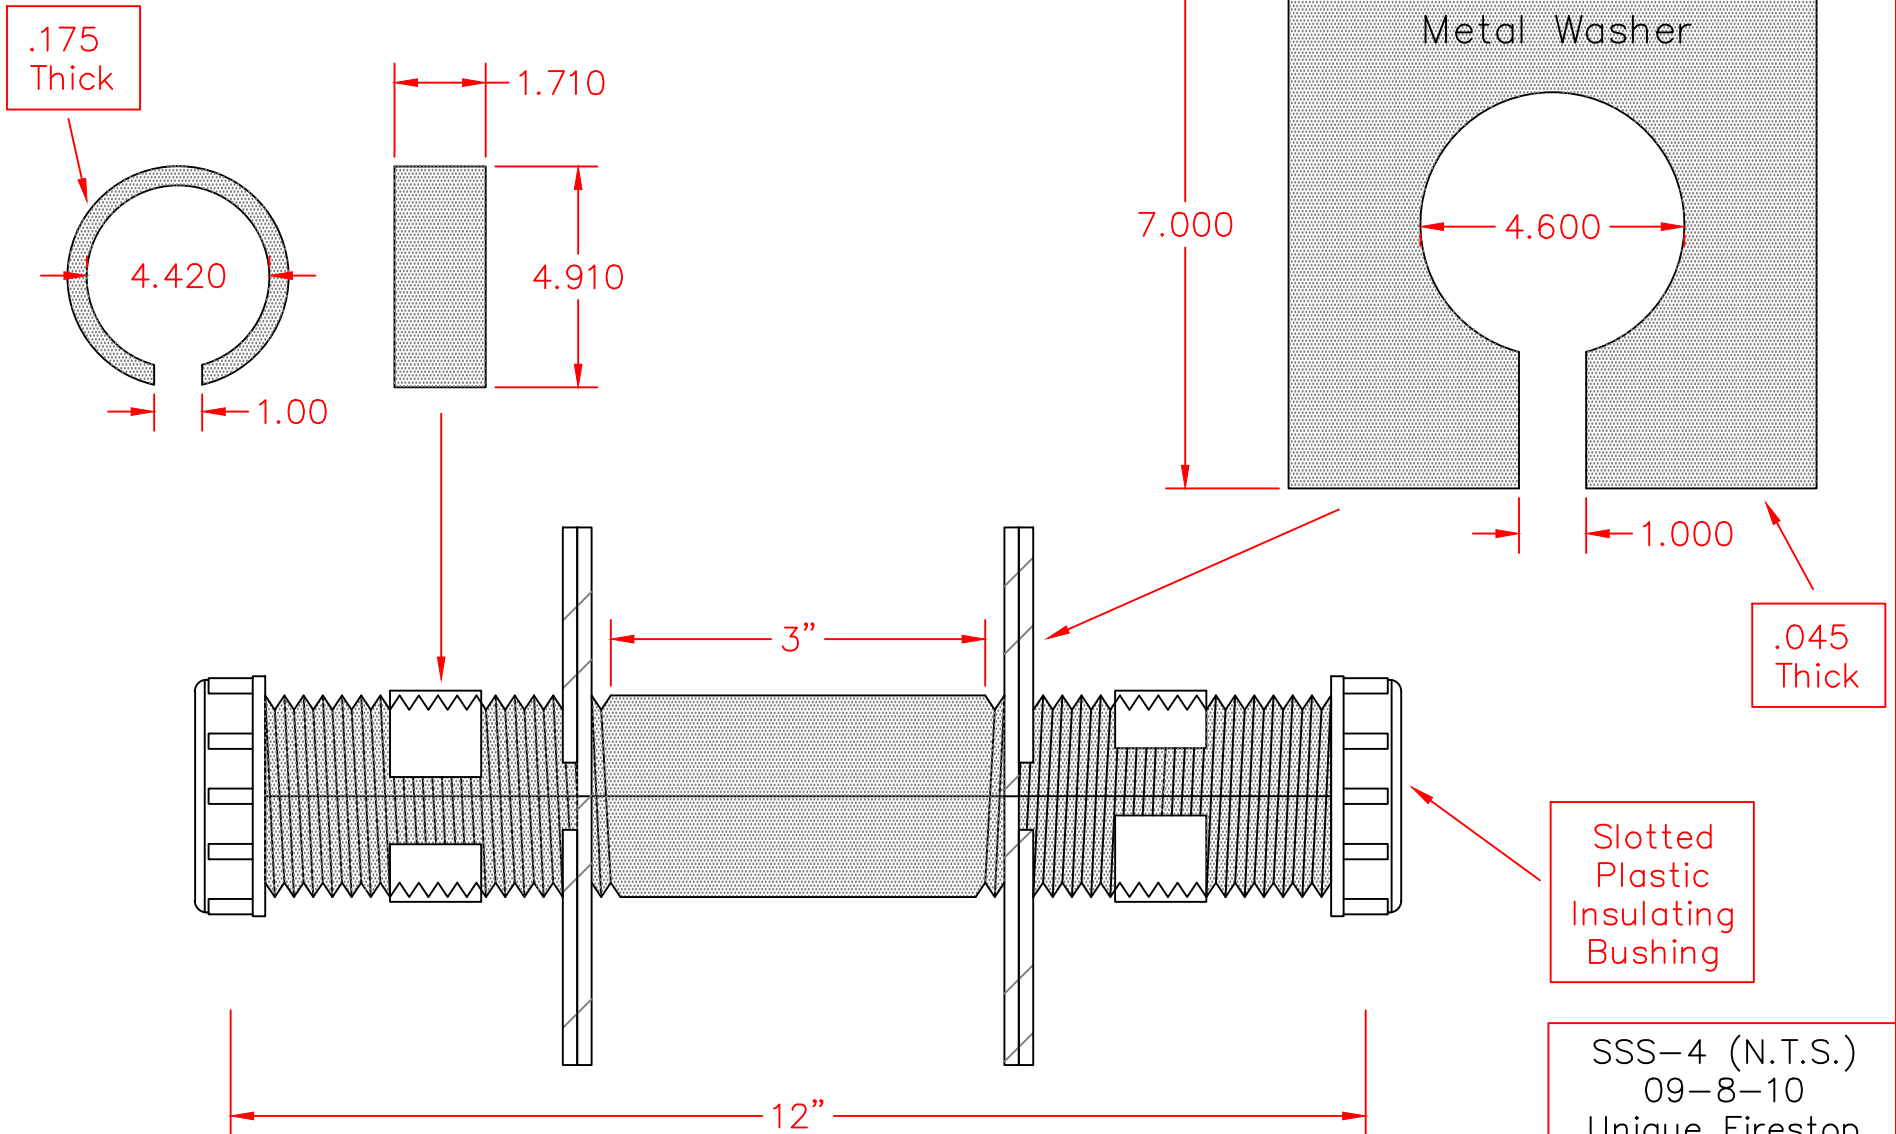

# (SSS-4) Split Sleeve System

Unique Fire Stop Products, Inc.

Slotted Coupling

All Dimensions are  $\pm 15\%$

SSS-4 (N.T.S.)  
09-8-10  
Unique Firestop  
251-960-5018