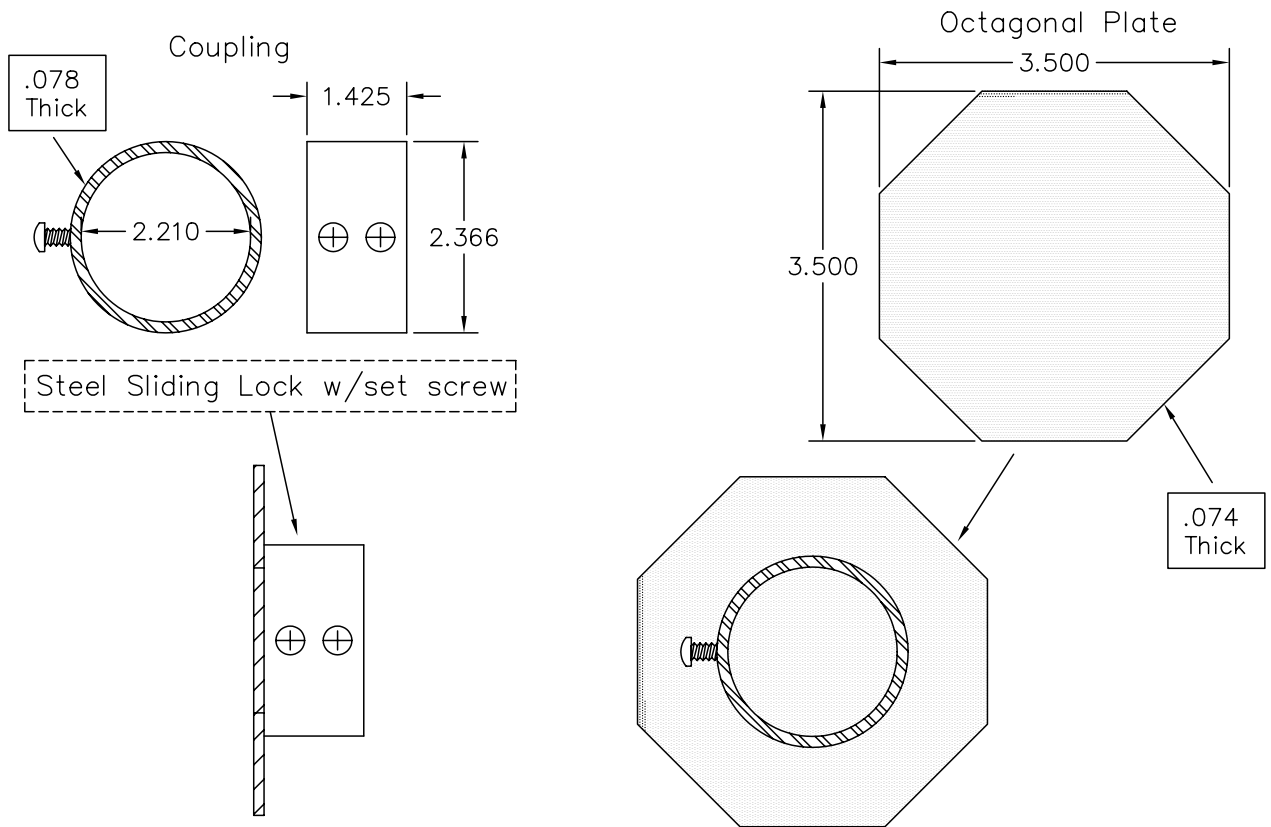

# (SEC-2) Smooth Endcap

## Unique Fire Stop Products, Inc.

All Dimensions are  $\pm 15\%$