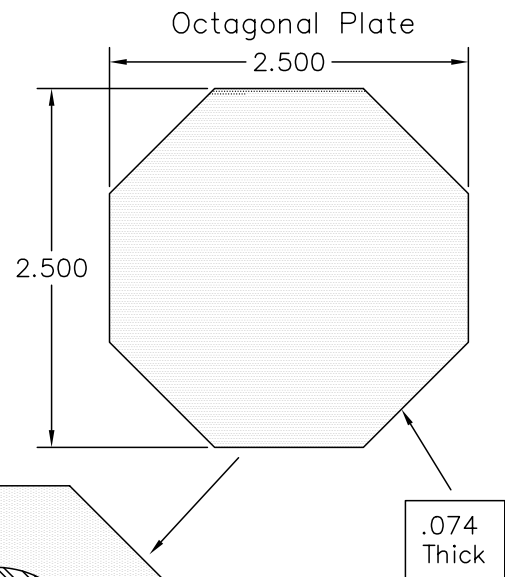

# (SEC-1) Smooth Endcap

## Unique Fire Stop Products, Inc.

All Dimensions are  $\pm 15\%$