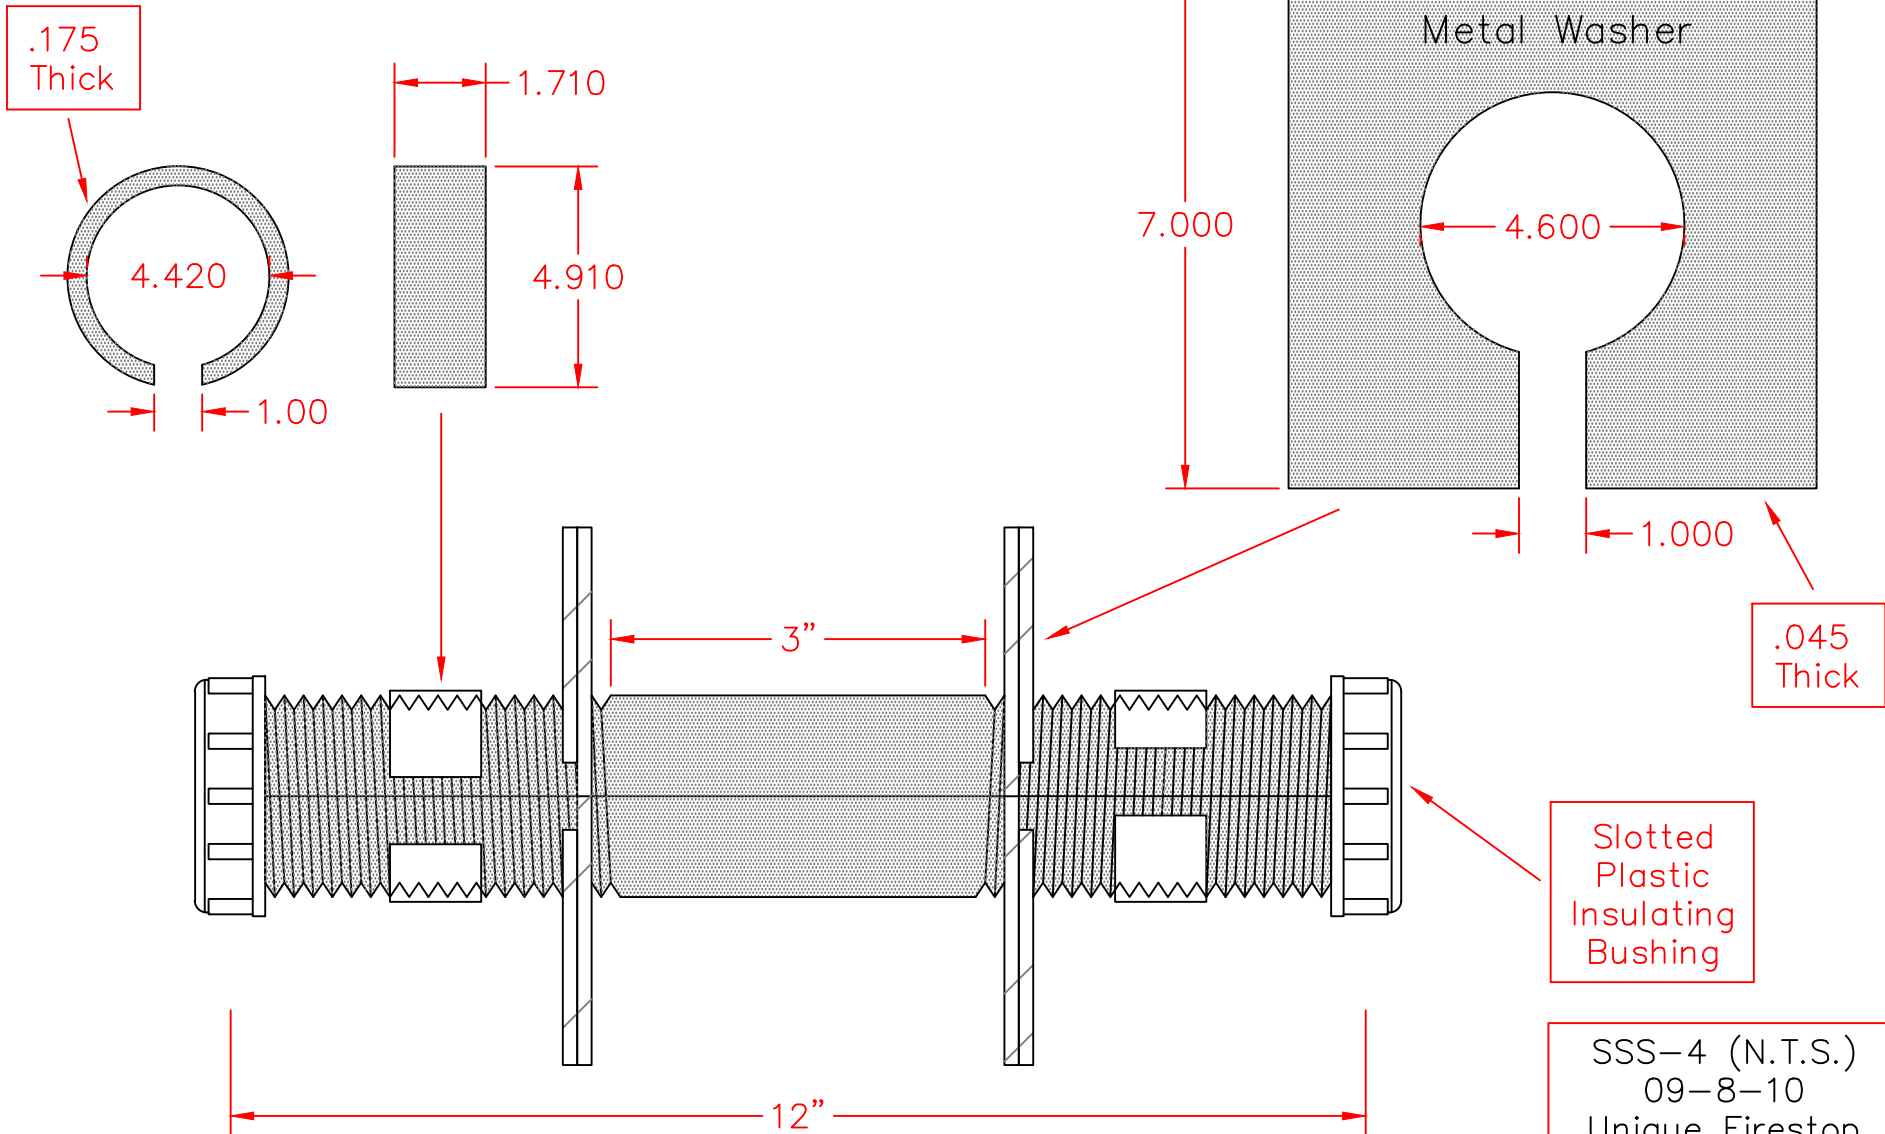

(SSS-4) Split Sleeve System

Unique Fire Stop Products, Inc.

Slotted Coupling

All Dimensions are $\pm 15\%$

SSS-4 (N.T.S.)
09-8-10
Unique Firestop
251-960-5018