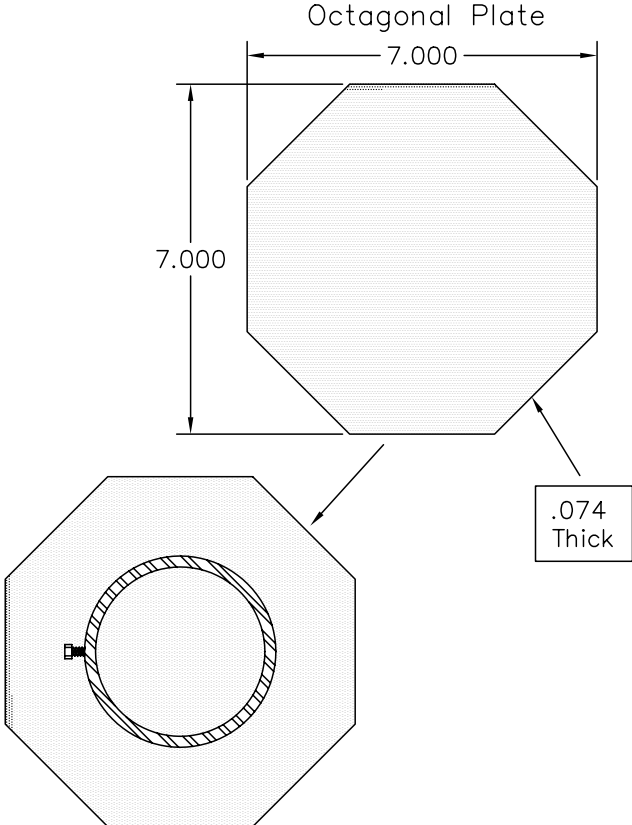

(SEC-4) Smooth Endcap

Unique Fire Stop Products, Inc.

All Dimensions are $\pm 15\%$